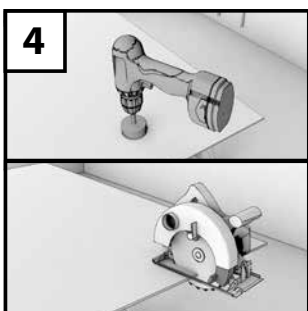

Available in 290ml cartridges and foil packages 600 ml.

Dry area installation

R102 Venato Nature

Wet area installation

K026 Grey Pietra Marble

ROCKO

Tiles by Kronospan

www.rocko-vinyl.com