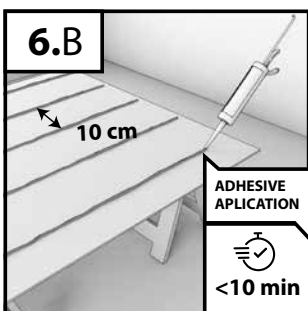

Available in 290ml cartridges and foil packages 600 ml.

Dry area installation

R102 Venato Nature

Wet area installation

K026 Grey Pietra Marble

ROCKO

Tiles by Kronospan

www.rocko-vinyl.com