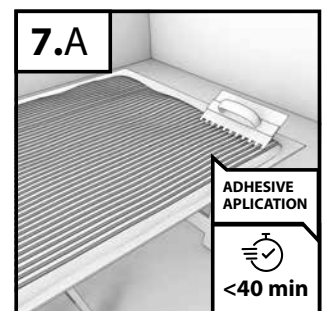

Available in 290ml cartridges and foil packages 600 ml.

Dry area installation

R102 Venato Nature

Wet area installation

K026 Grey Pietra Marble

ROCKO

Tiles by Kronospan

www.rocko-vinyl.com