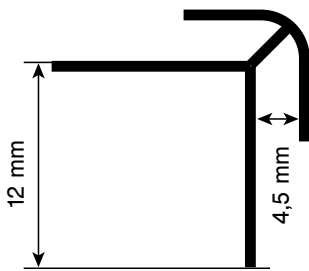

thickness	4 mm
format	2800 x 1230 mm
texture	PT Peetah

ACCESSORIES

profiles, connectors

Internal corner - profile 2800 mm

External corner - profile 2800 mm

C - profile - profile 2800 mm

T - profile - profile 2800 mm