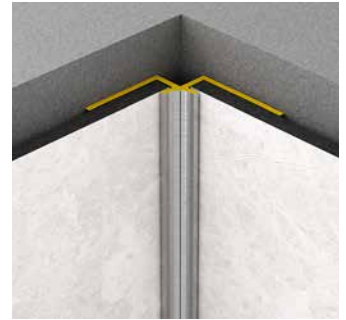

thickness	4 mm
format	2800 x 1230 mm
texture	PT Peetah

ACCESSORIES

profiles, connectors

Internal corner - profile 2800 mm

External corner - profile 2800 mm

C - profile - profile 2800 mm

T - profile - profile 2800 mm

adhesives, compounds, insulation

Sealing Membrane 30mx1m

Three-layer insulating and sealing mat to be used under Rocko Tiles boards. Enables quick and flexible sealing in wet areas, especially in direct contact with water.