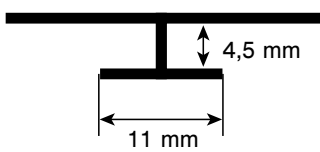

thickness	4 mm
format	2800 x 1230 mm
texture	PT Peetah

ACCESSORIES

profiles, connectors

Internal corner - profile 2800 mm

External corner - profile 2800 mm

C - profile - profile 2800 mm

T - profile - profile 2800 mm