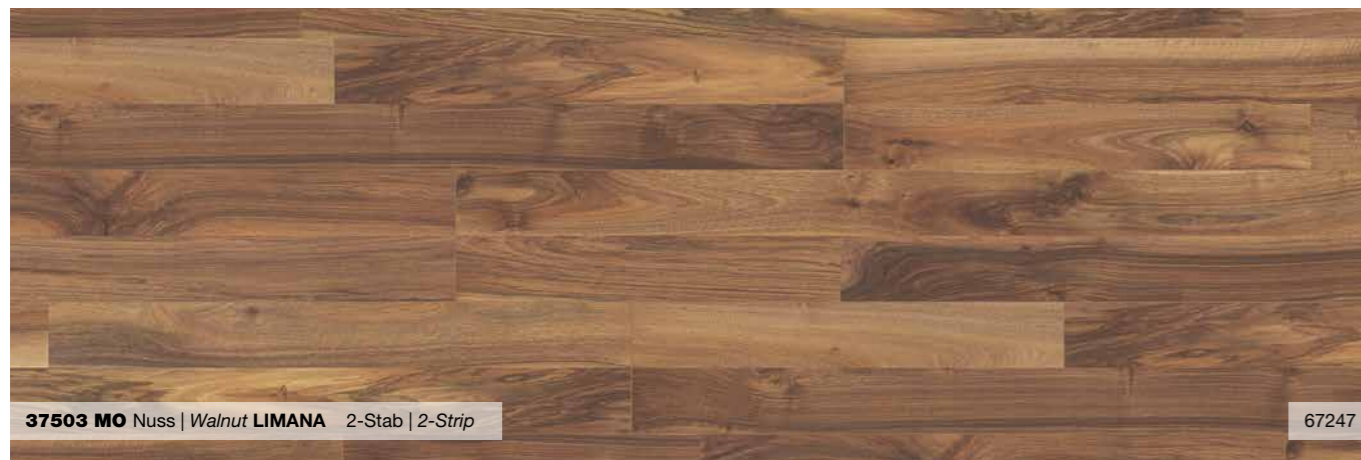

K4415 VS Eiche | Oak RECLAIMED BARON

67247