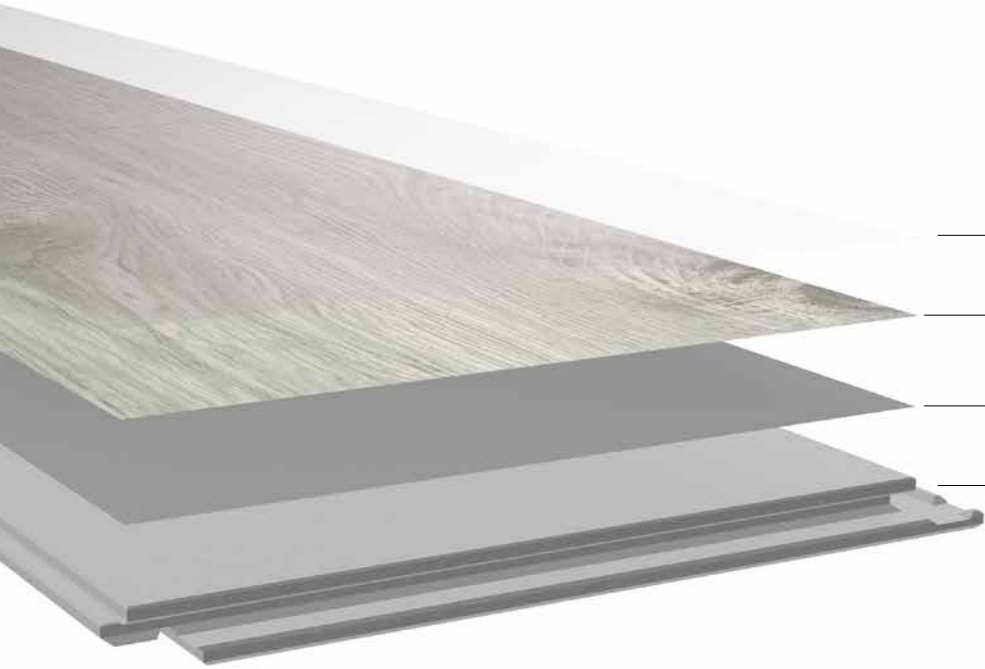

Breitdiele | *Wide Plank*  
1280 x 295 mm

4-seitig | *4-sided*

Premium UV-Beschichtung  
*High performance UV-Coating*

Hochauflösendes Design  
*High resolution design*

Design Basisschicht  
*Design base layer*