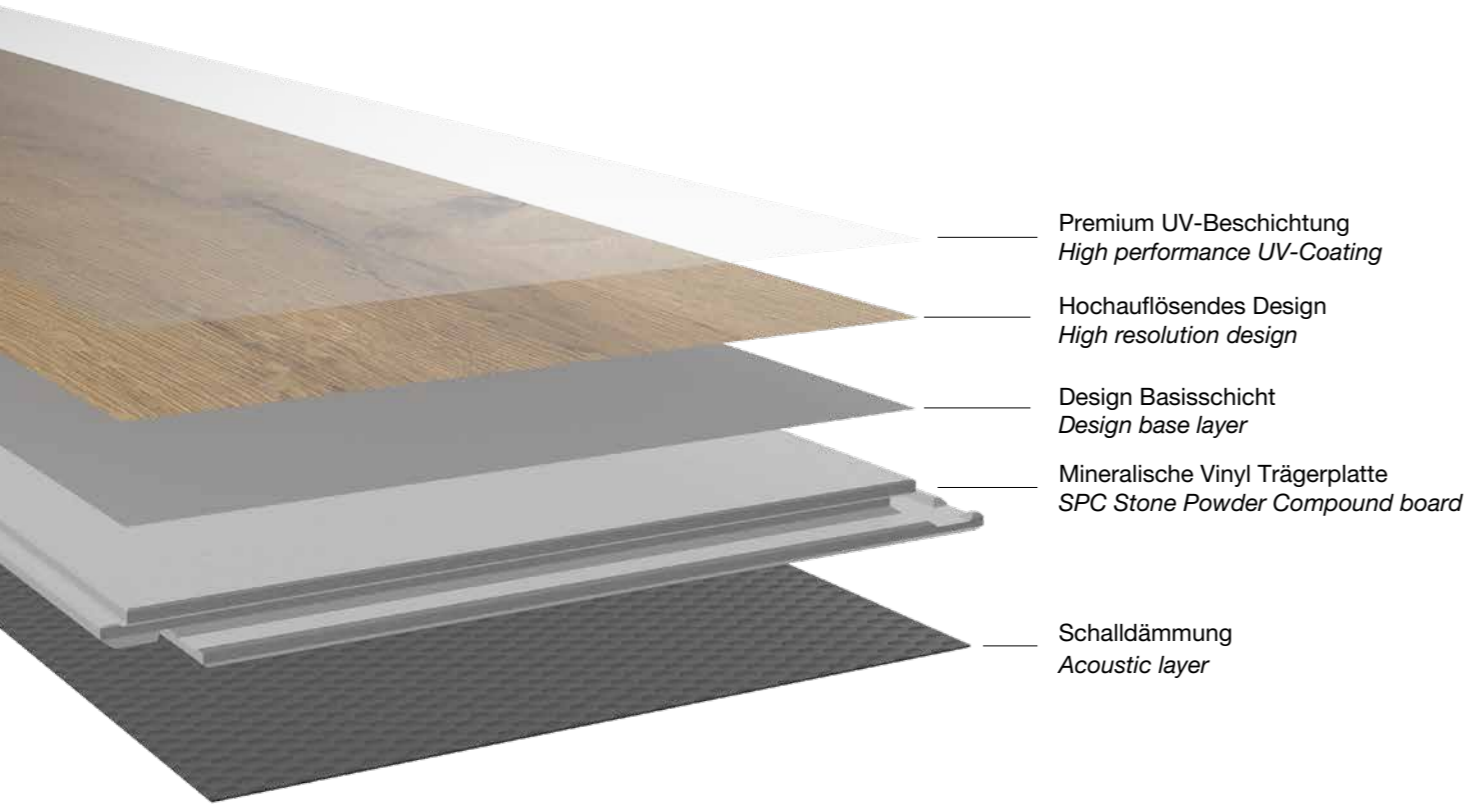

SOLID PRO

SILENT
Underlay

6.0

Breitdiele | *Wide Plank*
1210 x 234 mm

4-seitig | *4-sided*

Premium UV-Beschichtung
High performance UV-Coating

Hochauflösendes Design
High resolution design

Design Basisschicht
Design base layer

Mineralische Vinyl Trägerplatte
SPC Stone Powder Compound board

Schalldämmung
Acoustic layer

Dielenformate | *Plank Formats*

Breitdiele | *Wide Plank*: 1210 x 234 mm

Fase | *Bevel*

4-seitig | *4-sided*

30 YEARS
KAINDL GARANTIE

Garantie | *Guarantee*

Nutzungsklasse | *Utility Class*