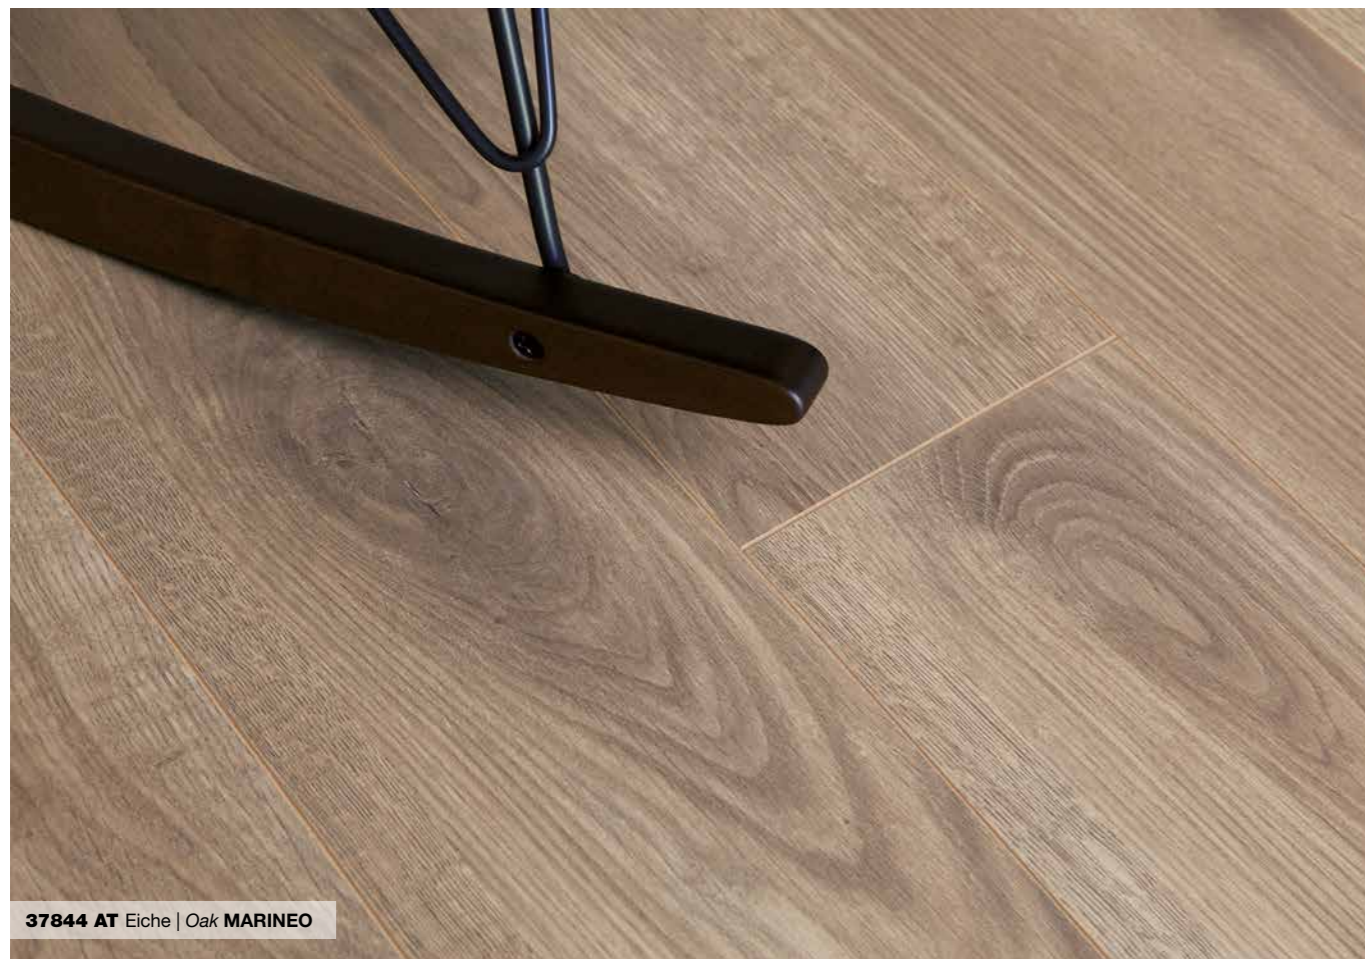

37844 AT Eiche | Oak MARINEO

37844 AT Eiche | Oak MARINEO