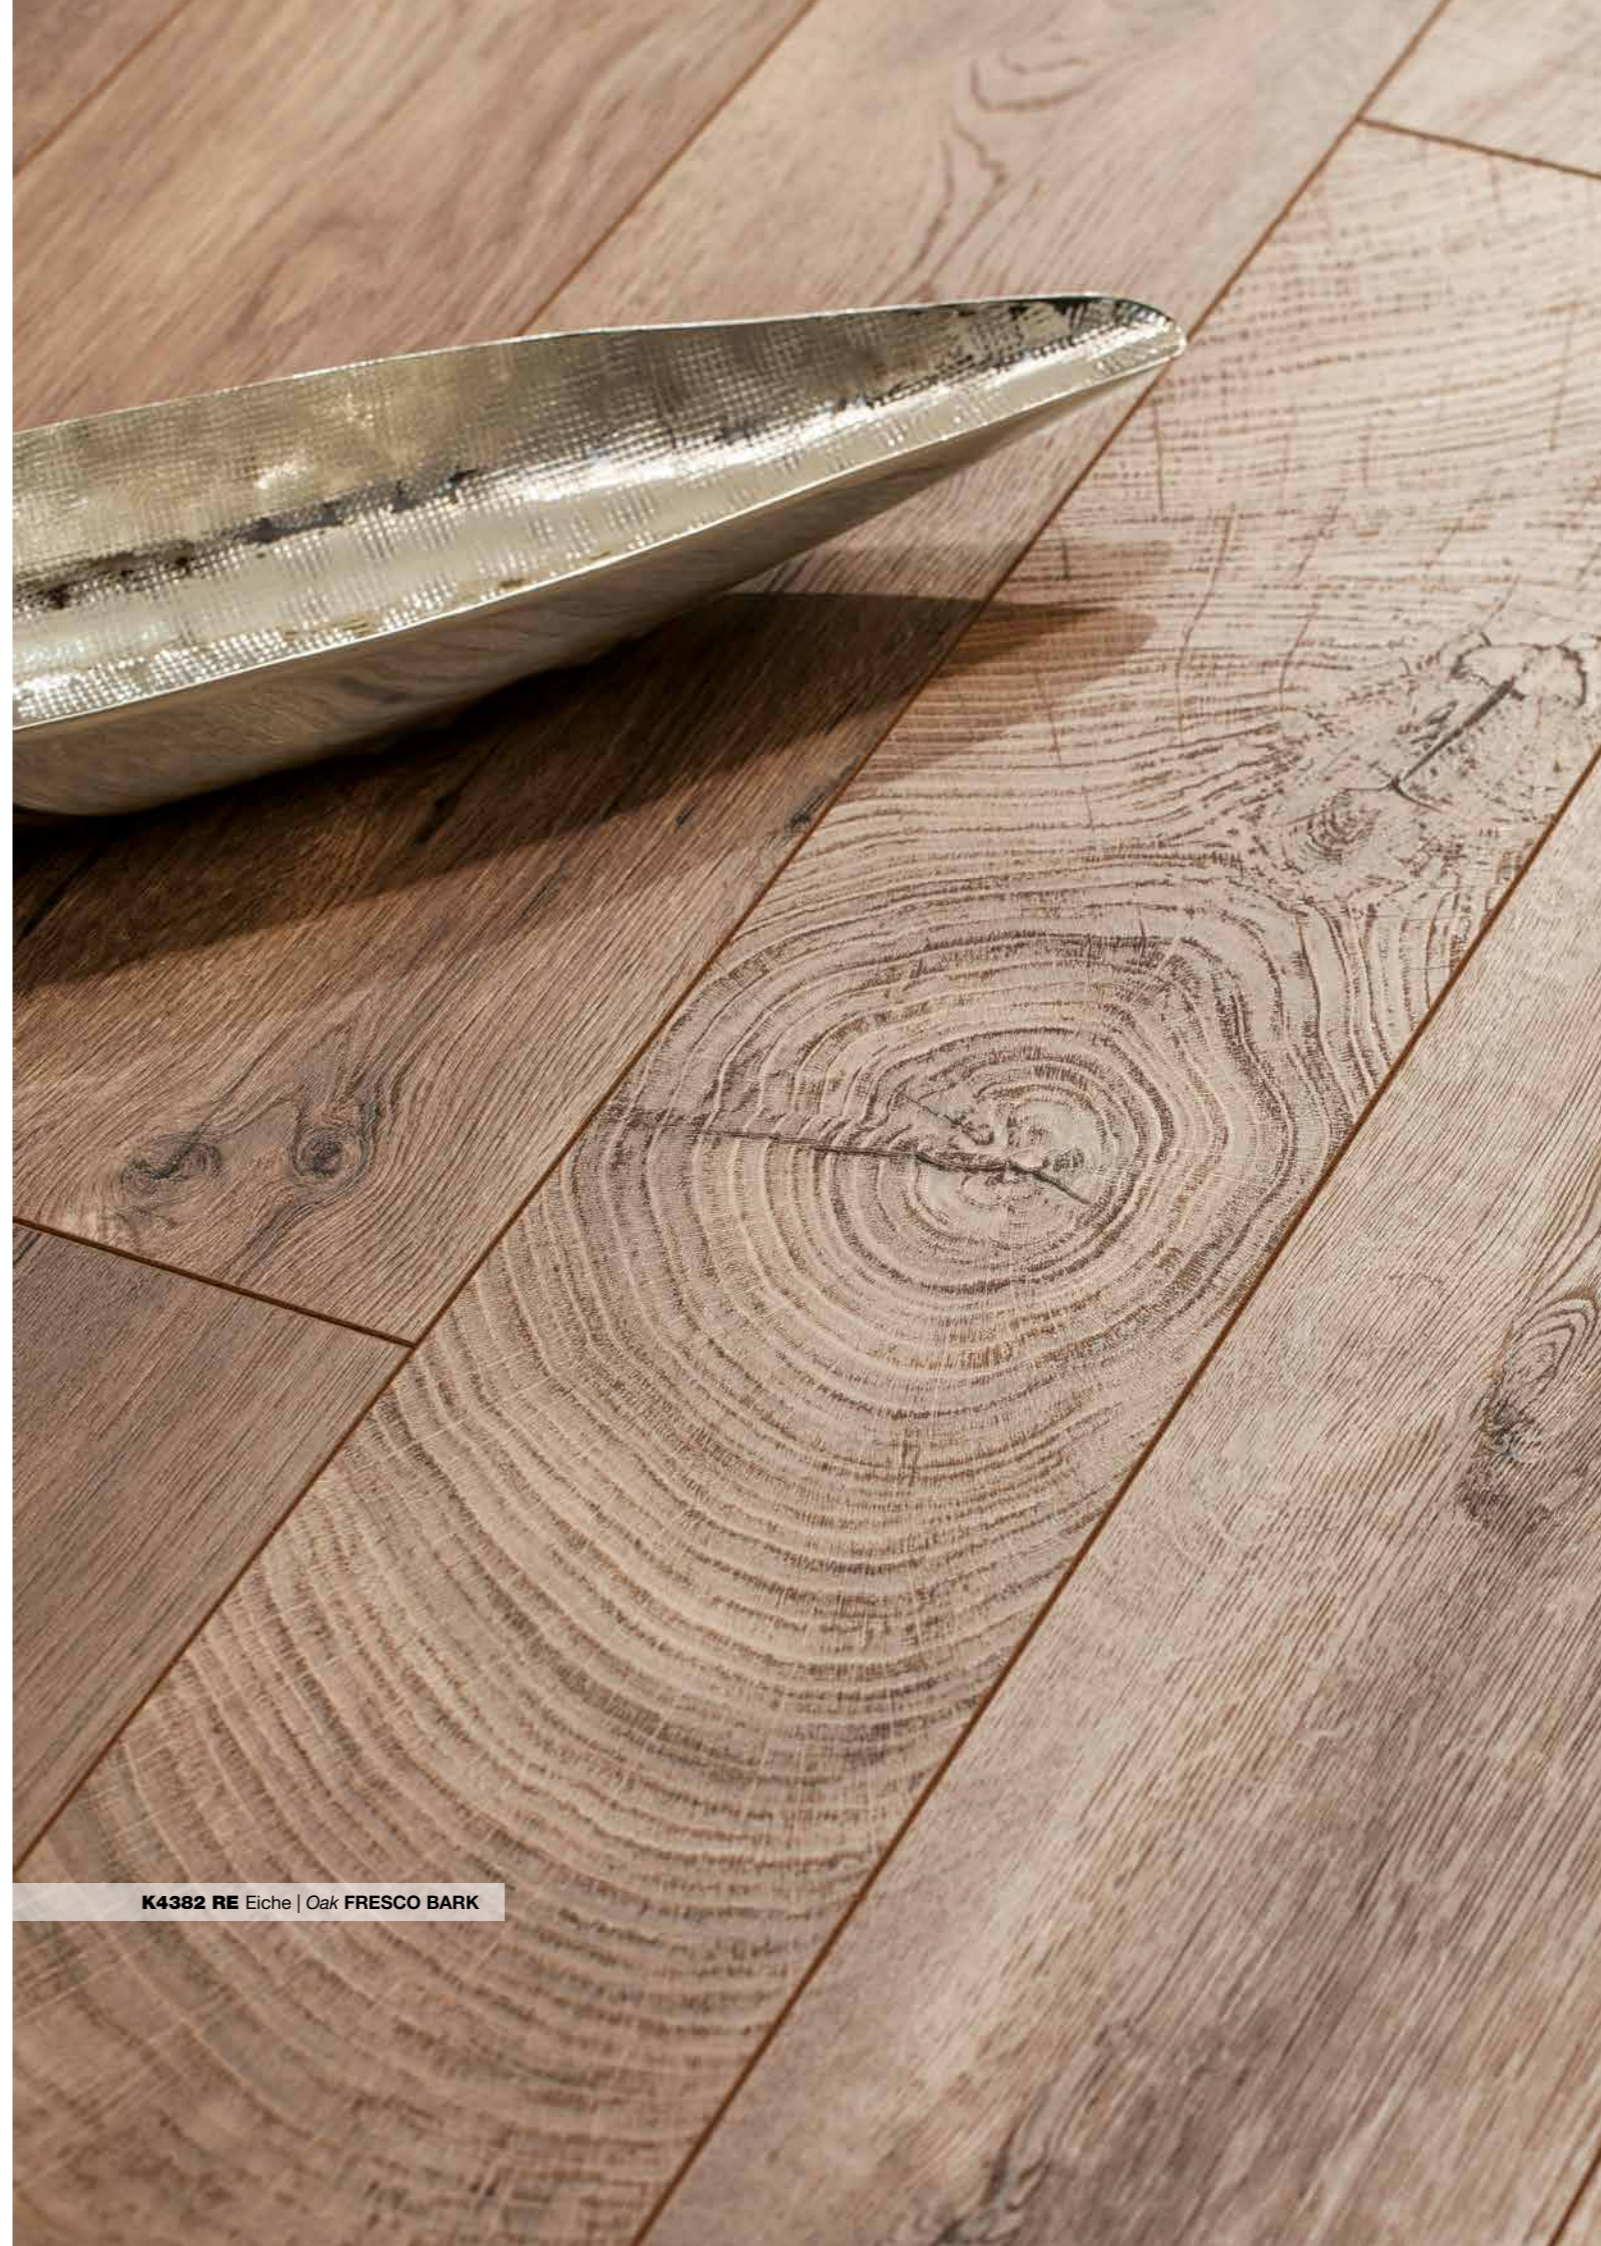

LAMINATE

NATURAL TOUCH

10.0

Premiumdiele | Premium Plank
1383 x 159 mm

4-seitig | 4-sided

K4382 RE Eiche | Oak FRESCO BARK